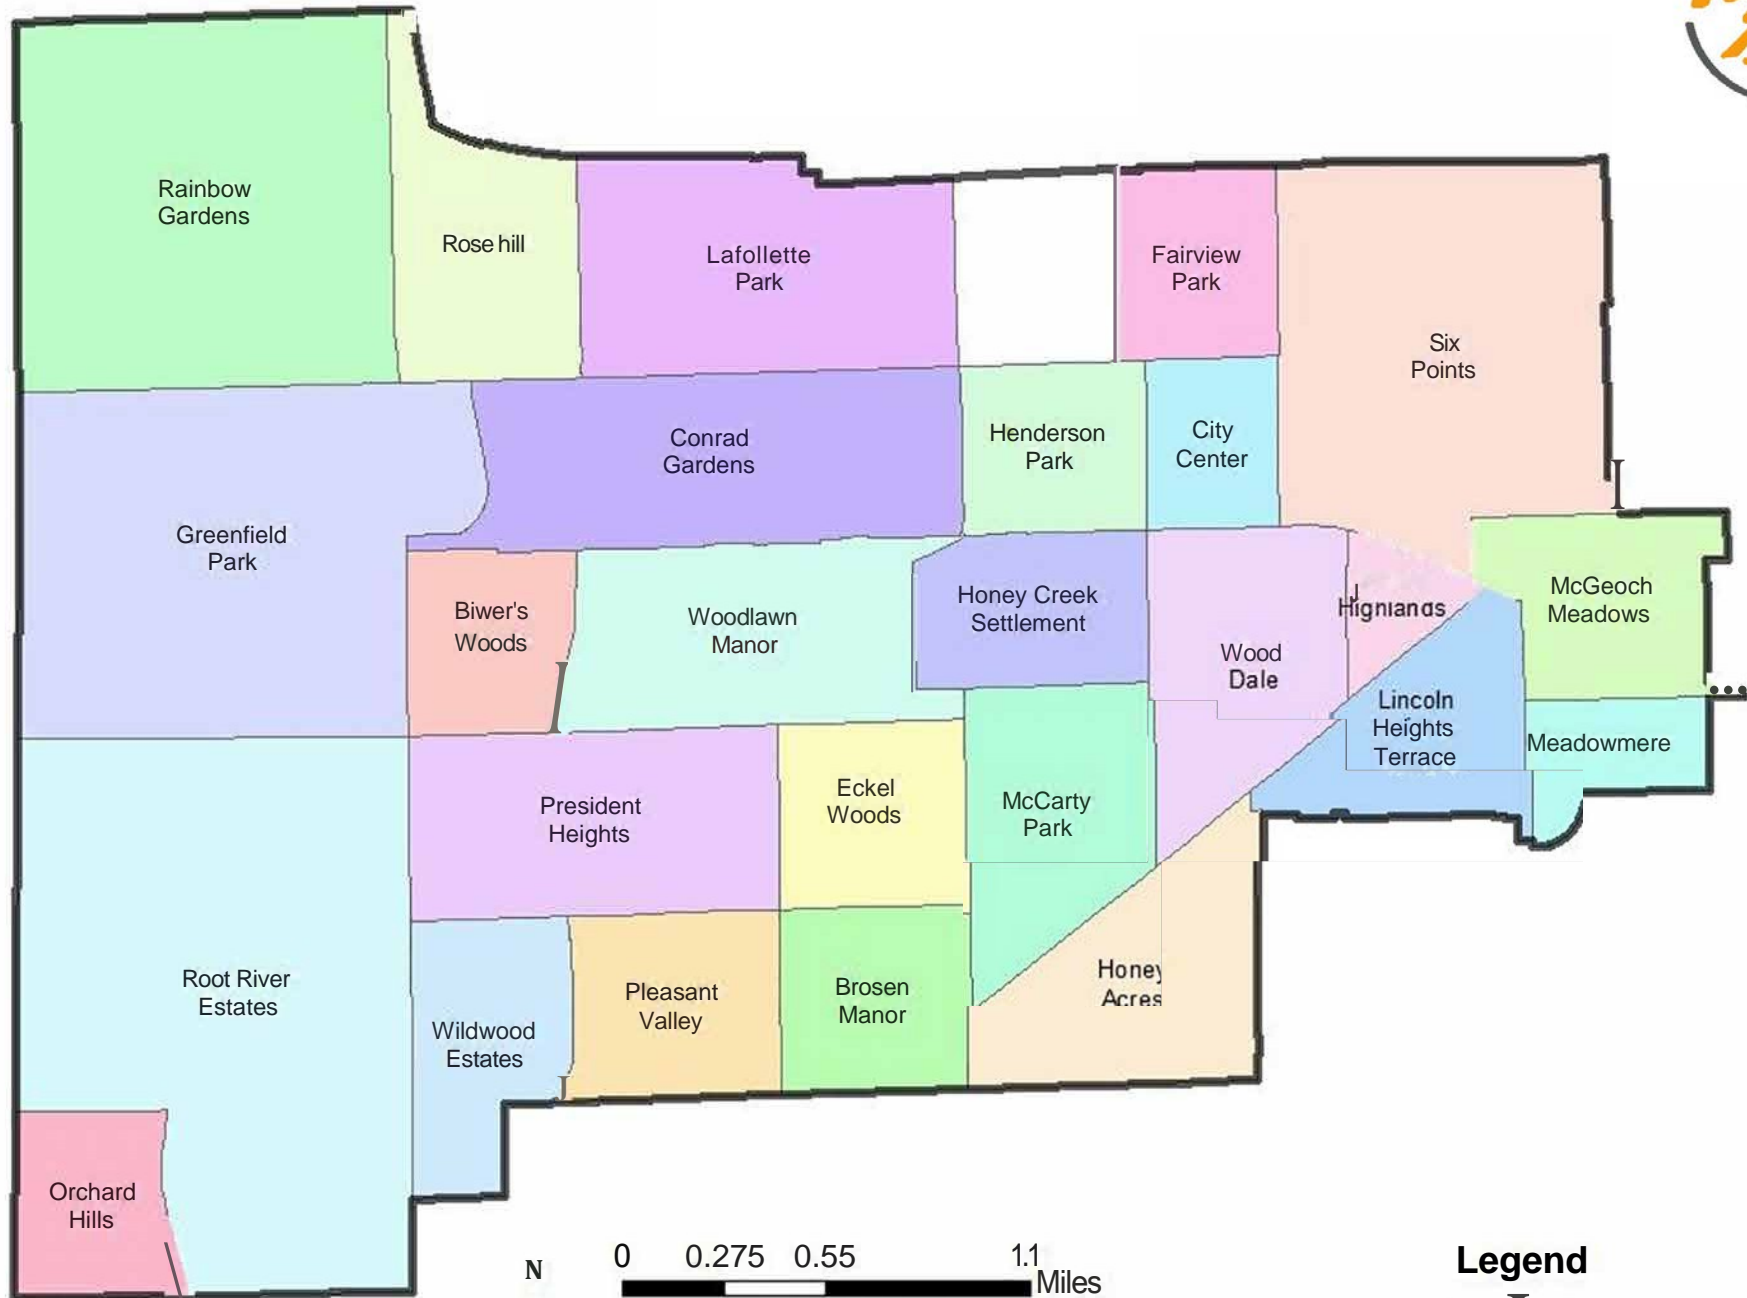

Neighborhoods of West Allis

Last Updated
05/03/2019

Legend
c:J City Boundary