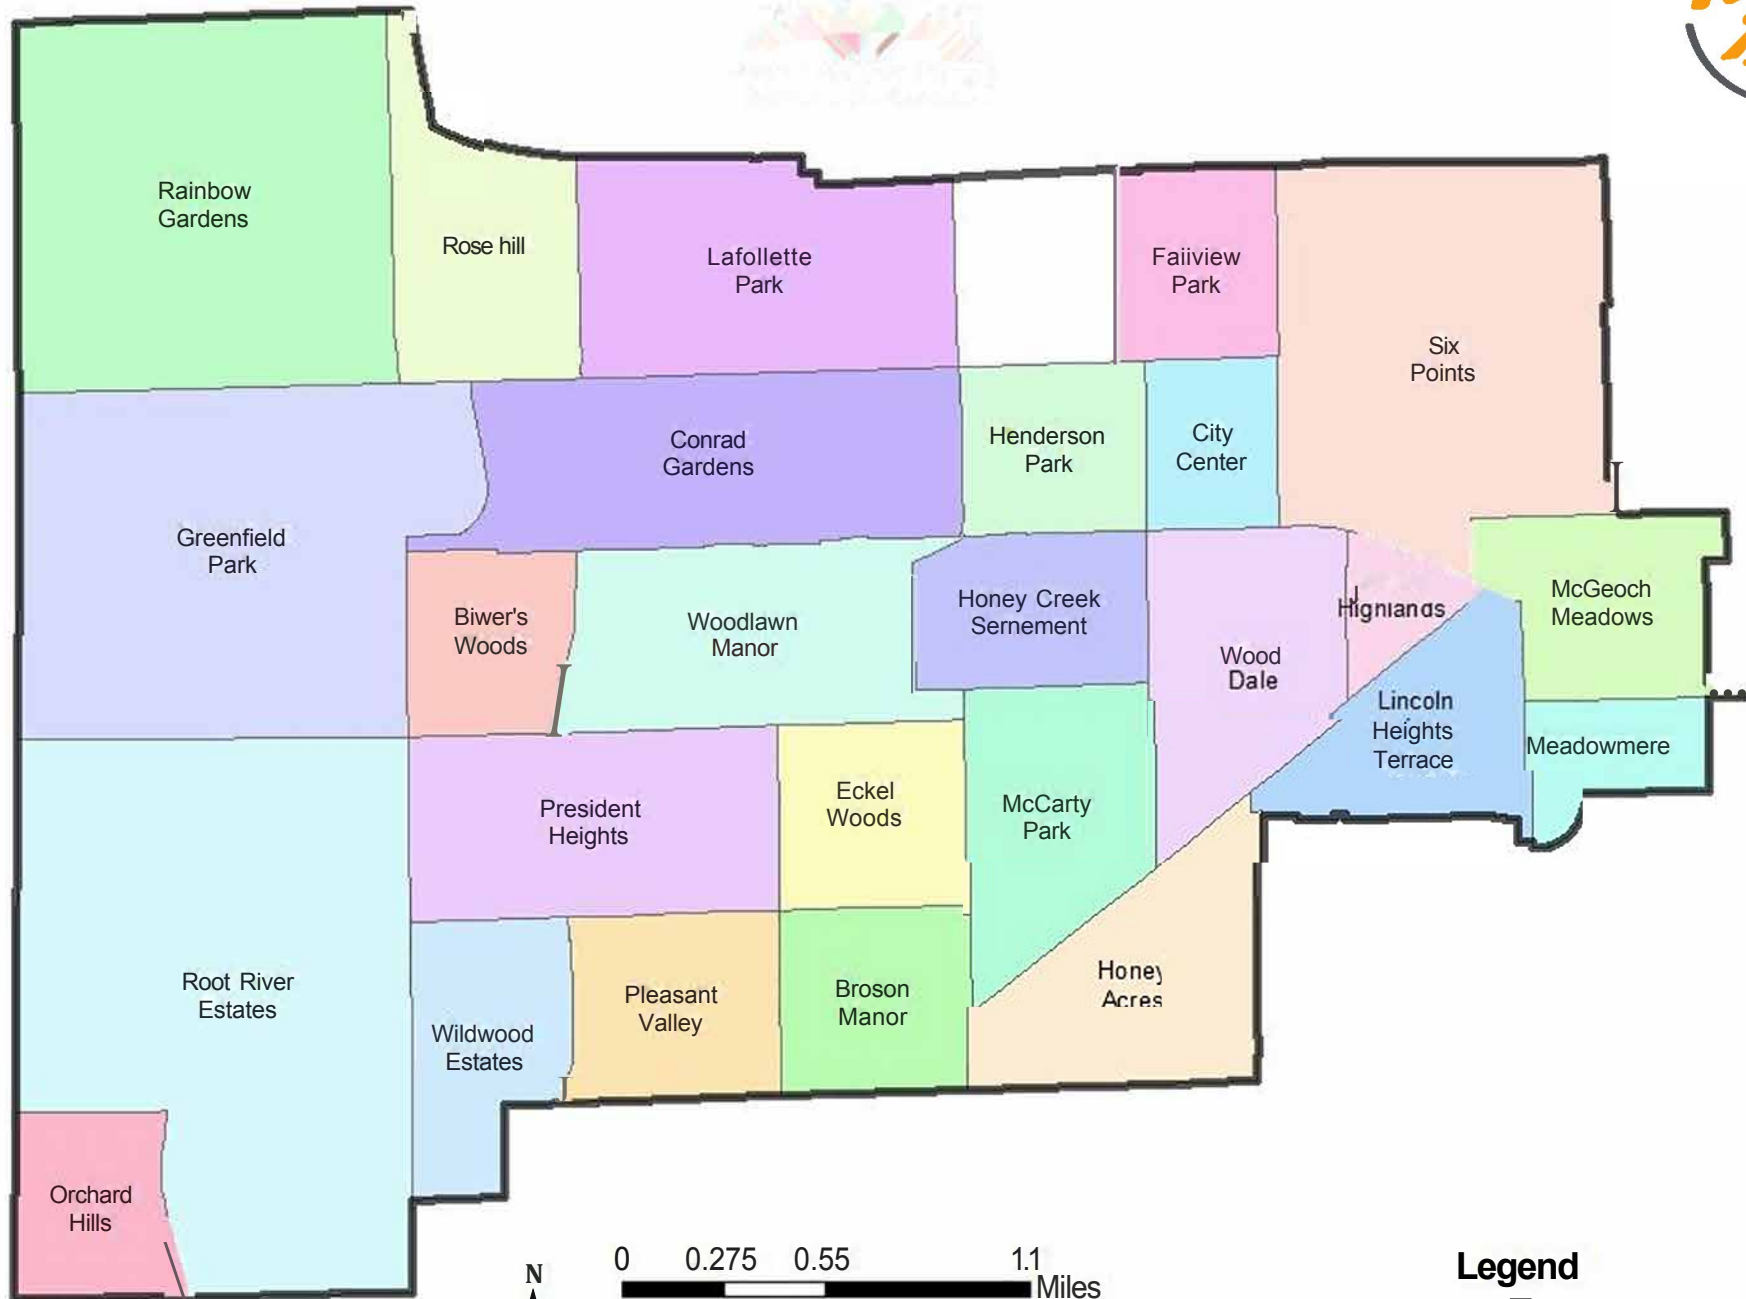

Neighborhoods of West Allis

Last Updated 7/21/16

0 0.275 0.55 1.1 Miles

1 inch = 0.48 miles

Legend

C:J City Boundary