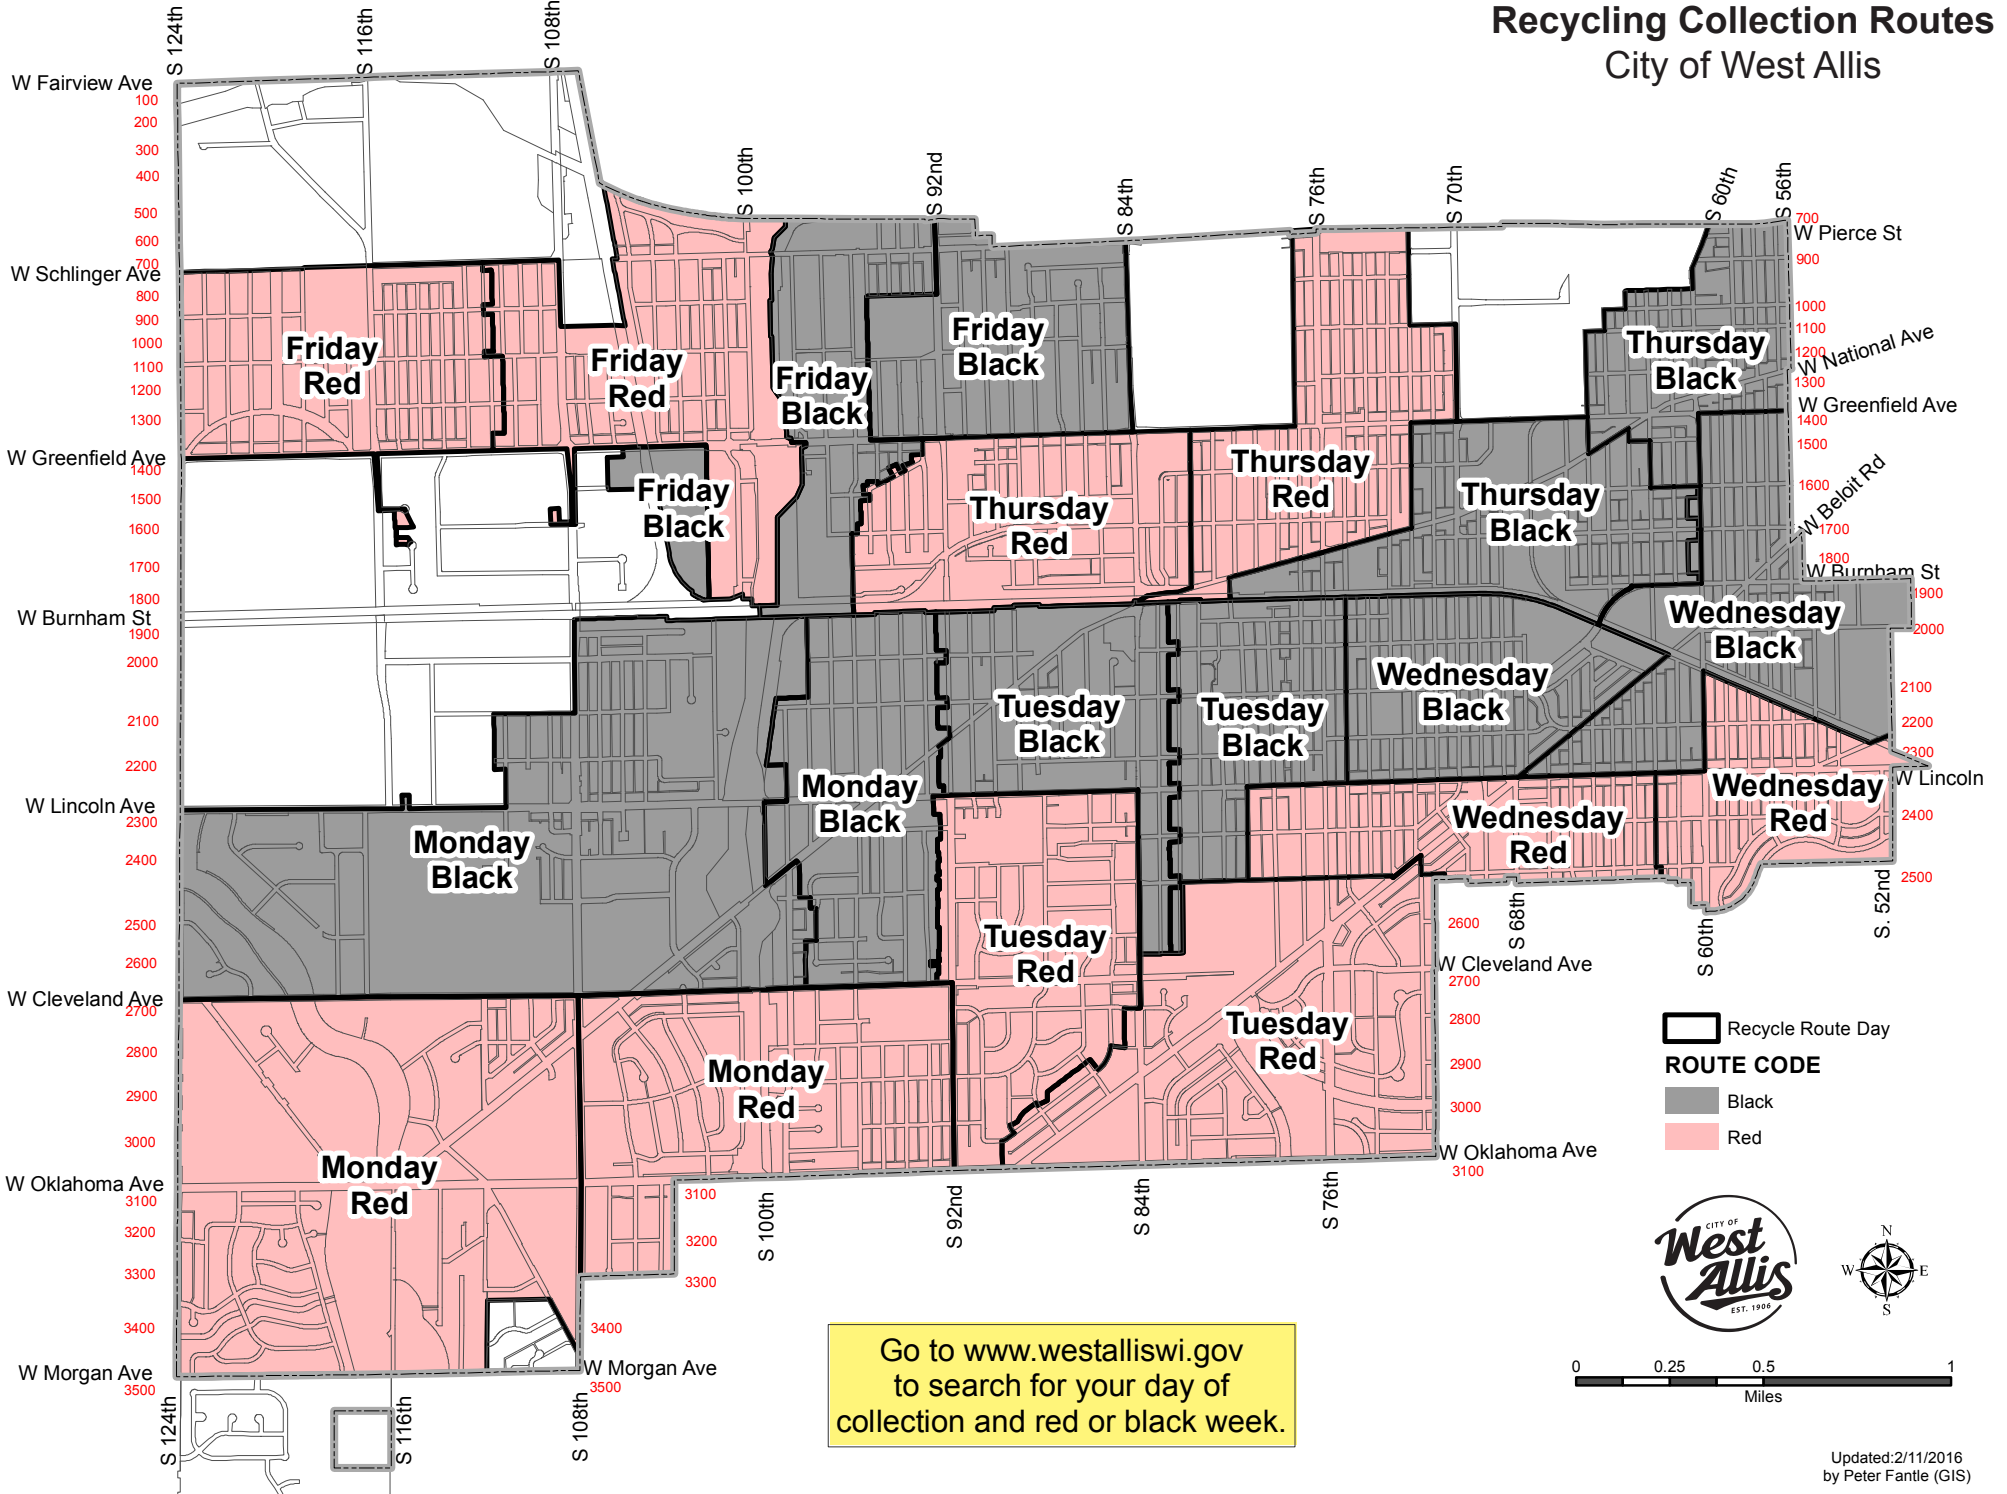

Recycling Collection Routes

City of West Allis

Go to www.westalliswi.gov to search for your day of collection and red or black week.