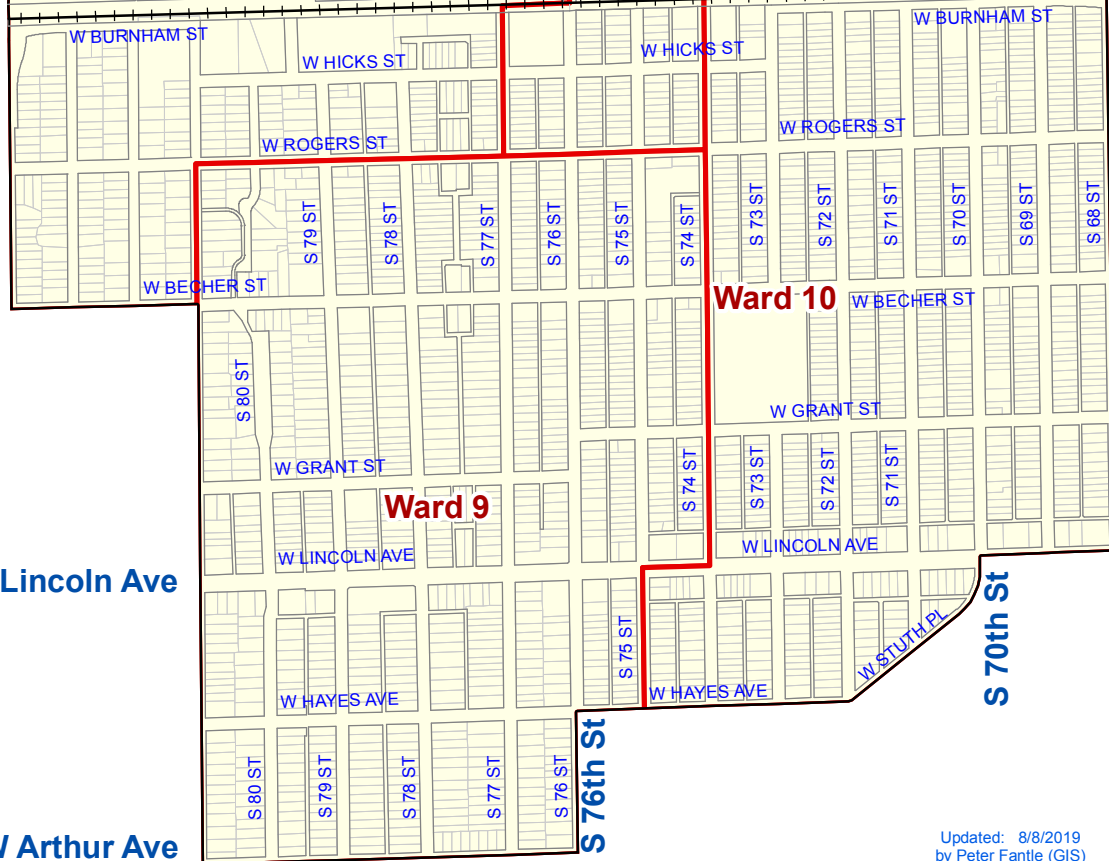

Ward 9

W Lincoln Ave

S 70th St

S 76th St

W Arthur Ave

Updated: 8/8/2019
by Peter Fantle (GIS)