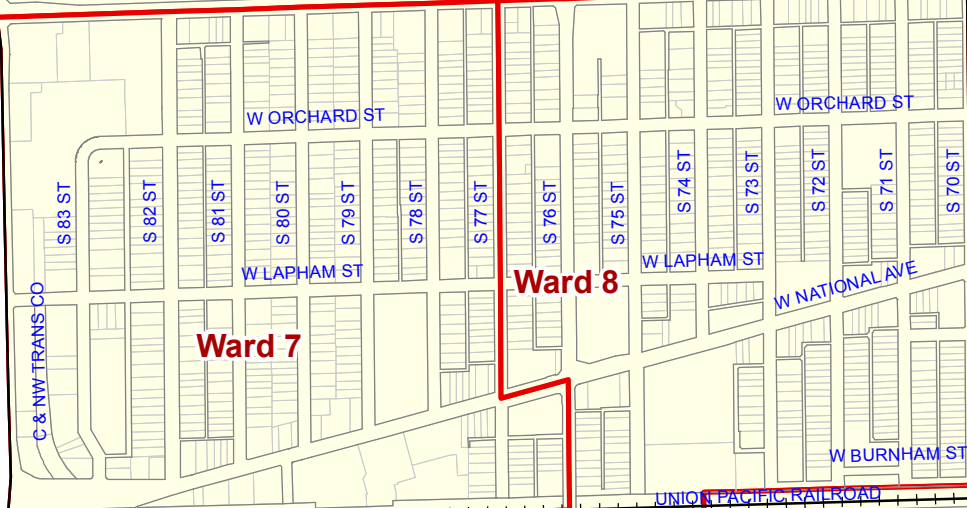

W BURNHAM ST

UNION PACIFIC RAILROAD

Ward 10

W Becher St